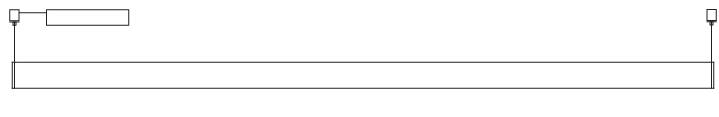

PROJECT
TYPE
SPECIFIER
QUANTITY
DATE

CURVE SUSPENSION

D71041-

base number	Color Temperature	Finish Options	Finish Options

1. To build a product code in our configurator select the specify button on the base model # product page
2. To build a manual product code on this datasheet choose from the options listed below in blue font and add the suffix to the base model #

GENERAL

Series: Curve
Brand: Tunto
Division: Design
Mounting Type: Suspension
Mounting Location: Ceiling
Subcategory: Pendant

PHYSICAL

Shape: Abstract
Length (mm): 1640
Length (in): 64 ⁹/₁₆
Width (mm): 40
Width (in): 1 ⁹/₁₆
Height (mm): 60
Height (in): 2 ³/₈
Max. Overall Height (mm): 3060
Max. Overall Height (in): 120 ¹/₂
Light Distribution: Direct
Diffuser: PMMA - Opal
Fixture Finish: OAK / WAL / BLK
Accent Finish: BLK / GLD
Fixture Material: Wood

ELECTRICAL

Lamp Type: LED
Input Wattage (W): 40.3
Total Output Wattage (W): 36
Dimming: Tri-Mode (Non-Dimming and Phase Dimming (120Vac only) and 0-10V Dimming)
Driver Included: Yes
Driver Location: Integrated
Driver Type: Constant Current - 500mA
Driver Class: Class 2
Input Voltage (V): 120 - 277
Constant Current (MA): 700

LED

Color Temperature (°K): 2700 / 3000 / 4000
Nominal Lumen (lm): 4320 (3000K)
CRI: >93 CRI
Lamp Life (hrs): 50000

OPTICAL

RATINGS AND CERTIFICATIONS

Certified By: Certified for North American Standards
IP rating: IP20
Glare Rating: ≤ 19

1640mm 64 ⁹/₁₆"

40mm 1 ⁹/₁₆"

60mm 2 ³/₈"