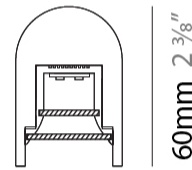

40mm 1 ⅙"

60mm 2 ⅜"